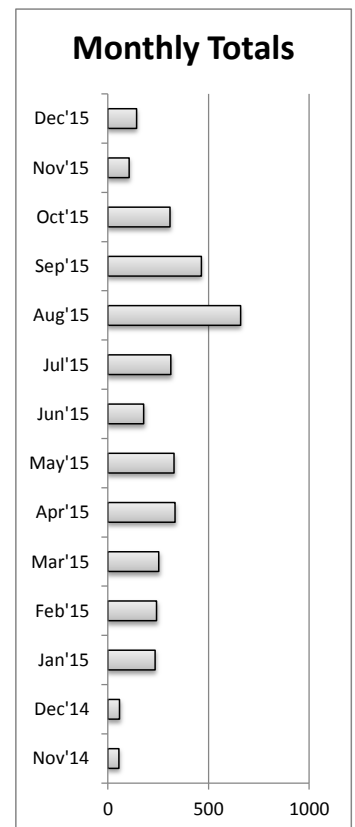

	WEEK	DT30	TAC19
JUNE	06/06/2015-06/12/2015	85	
	06/13/2015-06/19/2015	0	
	06/20/2015-06/26/2015	50	
	06/27/2015-07/03/2015	33	
JULY	07/04/2015-07/10/2015	85	
	07/11/2015-07/17/2015	12	
	07/18/2015-07/24/2015	68	
	07/25/2015-07/31/2015	115	
	08/01/2015-08/07/2015	140	
AUGUST	08/08/2015-08/14/2015	180	
	08/15/2015-08/21/2015	120	
	08/22/2015-08/28/2015	30	
	08/29/2015-09/04/2015	190	
SEPTEMBER	09/05/2015-09/11/2015	24	
	09/12/2015-09/18/2015	100	
	09/19/2015-09/25/2015	17	
OCTOBER	09/26/2015-10/02/2015	134	
	10/03/2015-10/09/2015	1	
	10/10/2015-10/16/2015	68	
	10/17/2015-10/23/2015	8	
	10/24/2015-10/30/2015	78	
NOVEMBER	10/31/2015-11/06/2015	20	
	11/07/2015-11/13/2015	73	
	11/14/2015-11/20/2015	0	
	11/21/2015-11/27/2015	0	
	11/28/2015-12/04/2015	13	
DECEMBER	12/05/2015-12/11/2015	110	
	12/12/2015-12/18/2015	10	
	12/19/2015-12/25/2015	0	
	12/26/2015-01/01/2016	10	

DISPOSAL TOTALS	
Total YD ³ YTD:	3680
Month	Totals
November 2014	55
December 2014	58
January 2015	235
February 2015	242
March 2015	253
April 2015	334
May 2015	329
June 2015	178
July 2015	313
August 2015	660
September 2015	465
October 2015	309
November 2015	106
December 2015	143